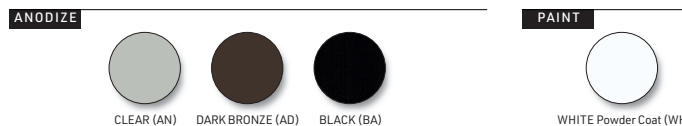

IN STOCK FINISHES