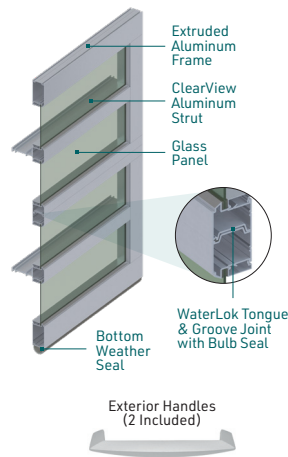

Construction

ALUMINUM HO1000

An Amarr Horizon HO1000 multiview door offers unique styling to match any modern architecture.

- Extruded aluminum frame provides durability, low maintenance and corrosion resistance
- **WaterLok** joint sealing system featuring new and improved wide tongue and groove section joints (June 2024) with leading-edge bulb seal and bottom weather seal for enhanced air-tight and water-resistant performance
- ClearView Aluminum Strut System does not restrict viewing area and adds strength and durability
- Equal glass heights in all sections of a door
- Glass expands up to 8'2" wide

Specifications

	AMARR HORIZON HO1000
FRAME CONSTRUCTION	2" thick aluminum
SECTION HEIGHTS	Varies by door height
DOOR WIDTHS	2' – 20' 2" (in 1" increments)
DOOR HEIGHTS	6' – 20' 1"
CLEARVIEW STRUT SYSTEM	Only required for doors ≥ 16'
WIND LOAD¹ AVAILABLE	•
FINISH WARRANTY²	5 Years
WORKMANSHIP WARRANTY²	5 Years
HARDWARE WARRANTY²	5 Years

Door Configurations

For Single Pane Glazing		
Door Width	# Center Stiles	# Windows/Section
Up to 8' 2"	0	2
8' 3" – 16' 2"	1	4
16' 3" – 20' 2"	2	6

For Insulated Glazing		
Door Width	# Center Stiles	# Windows/Section
Up to 10' 2"	1	4
10' 3" – 16' 2"	2	6
16' 3" – 20' 2"	3	8

Glazing Options

	Single Pane										Insulated		
	Tempered				Lami-nated	Polycarbonate			Acrylic			Tempered	
	3/16"	3/16" Low-E	1/4"	1/4" Low-E	1/4"	Single 1/8"	Single 1/4"	Tri-Wall 5/8"	1/8"	1/4"	1/2"	1/2"	1/2" Low-E
CLEAR	•	•	•	•		•	•	•	•	•	•	•	•
OBSCURE	•												
GREEN	•											•	•
BRONZE	•							•				•	•
GRAY	•											•	•
GREYLITE	•		•									•	•
FROST	•		•									•	
SNOW					•			•					
WHITEOUT					•								
BLACKICE					•								

©ASSA ABLOY. Printed in USA
Form #6370424/7.5M/54

Colors

Actual color may vary from samples shown.