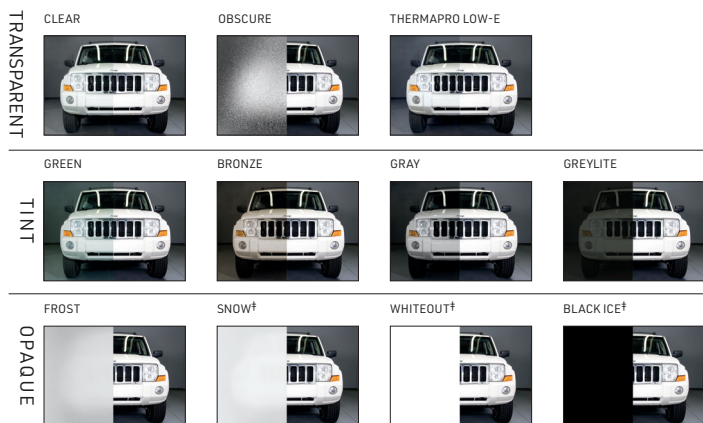

Glass

Glass is tempered and available as single pane or insulated.

Amarr Company
165 Carriage Court
Winston-Salem, NC 27105
800.503.DOOOR
www.amarr.com

FOR TECHNICAL QUESTIONS:
1.866.366.4814

YOUR LOCAL AMARR DEALER: