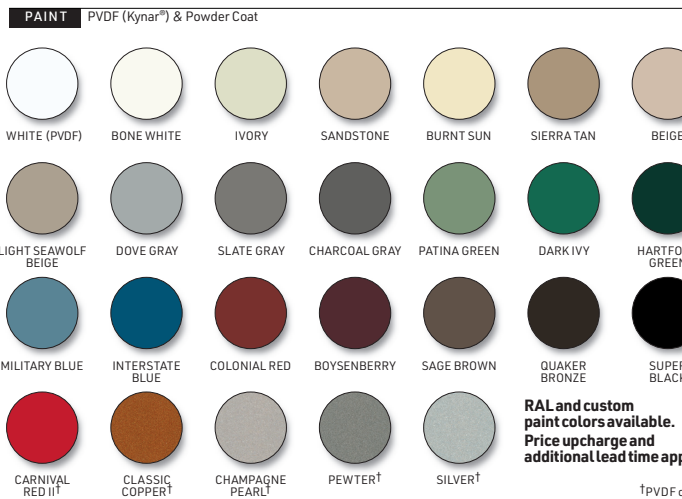

SPECIAL ORDER FINISHES

Longer lead time and price upcharge may apply.

RAL and custom paint colors available. Price upcharge and additional lead time apply.

†PVDF only.

	PVDF (Kynar®)	Powder Coat
FADE RESISTANT	++	+
CORROSION RESISTANT	++	+
UV RESISTANT	++	+
ABRASION RESISTANT	+	++
STANDARD COLORS	26	21
RAL/CUSTOM COLORS PRICE UPCHARGE	$	$$
TOUCH-UP PAINT	Included	NOT included

Longer lead time and price upcharge apply.